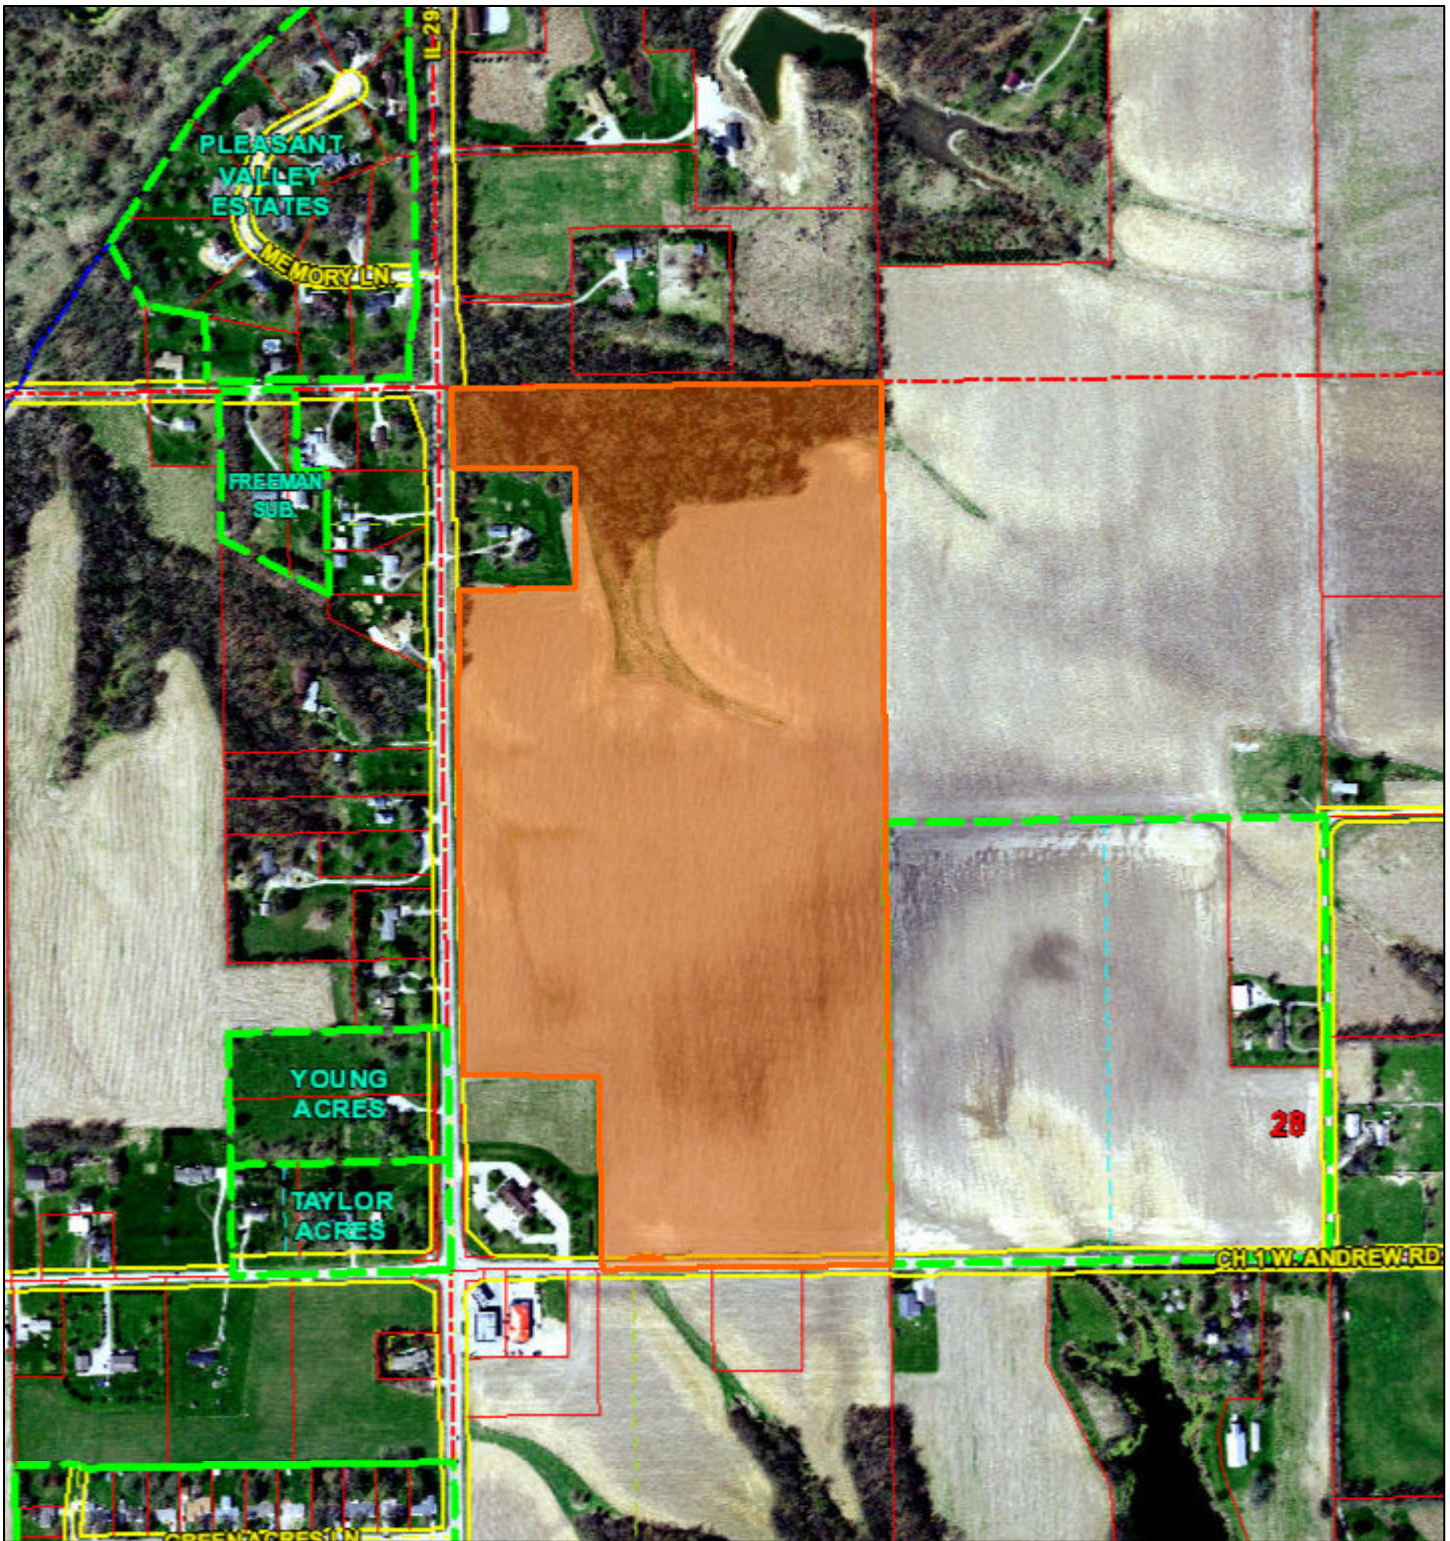

# IL Rte 29 & Andrew Road - 71.7 acres

November 1, 2018

1:9,028

**Office Of  
Supervisor of Assessments  
Sangamon County GIS**

Although strict accuracy standards have been employed in the compilation of this map, Sangamon County does not warrant or guarantee the accuracy of the information contained herein and disclaims any and all liability resulting from any error or omission in this map.

Parcel Number: 6280100015  
Copyright 2013